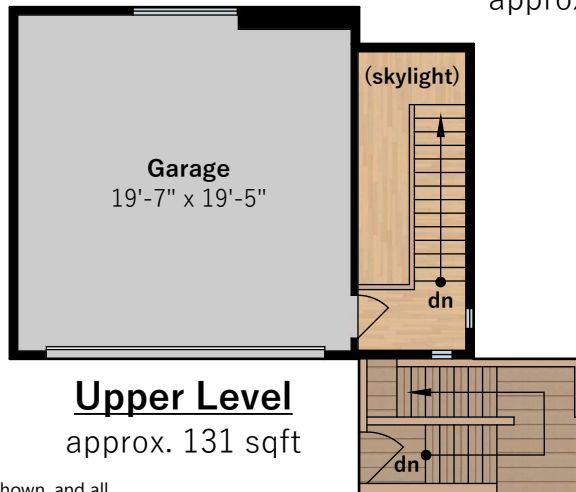

6666 Pine Needle Drive

Oakland, CA 94611

Bath
7'-1" x 4'-11"

Lower Level
approx. 1,188 sqft

Upper Level
approx. 131 sqft

Main Level
approx. 1,229 sqft

**Estimated Total Finished
Square Footage: 2,548 sqft**

Lower Level: 1,188 sqft
Main Level: 1,229 sqft
Upper Level: 131 sqft

**Estimated Total Unfinished
Square Footage: 410 sqft**

Garage: 410 sqft

Interior room dimensions are shown, and all square footage measured from perimeter of exterior walls. Decks, porches, and patios are not included in calculations.
Measured on August 27th, 2021