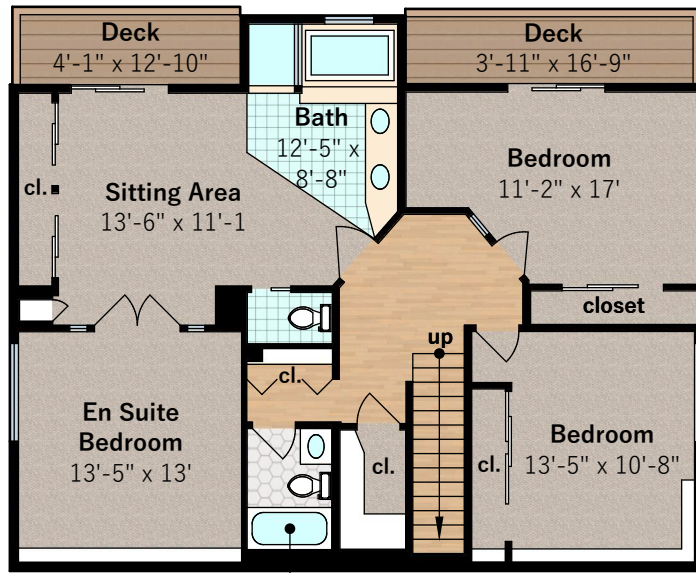

6666 Pine Needle Drive

Oakland, CA 94611

Bath
7'-1" x 4'-11"

Lower Level
approx. 1,188 sqft

Upper Level
approx. 131 sqft

Main Level
approx. 1,229 sqft

**Estimated Total Finished
Square Footage: 2,548 sqft**

Lower Level: 1,188 sqft
Main Level: 1,229 sqft
Upper Level: 131 sqft

**Estimated Total Unfinished
Square Footage: 410 sqft**

Garage: 410 sqft

Interior room dimensions are shown, and all square footage measured from perimeter of exterior walls. Decks, porches, and patios are not included in calculations.
Measured on August 27th, 2021