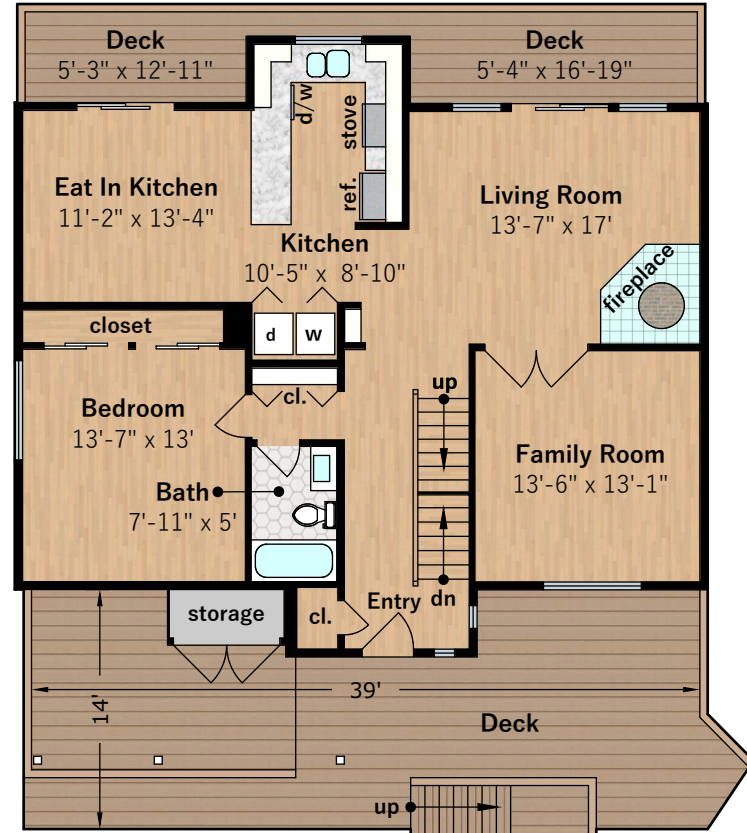

6666 Pine Needle Drive

Oakland, CA 94611

Bath
7'-1" x 4'-11"

Lower Level
approx. 1,188 sqft

Upper Level
approx. 131 sqft

Main Level
approx. 1,229 sqft

**Estimated Total Finished
Square Footage: 2,548 sqft**

Lower Level: 1,188 sqft
Main Level: 1,229 sqft
Upper Level: 131 sqft

**Estimated Total Unfinished
Square Footage: 410 sqft**

Garage: 410 sqft

Interior room dimensions are shown, and all square footage measured from perimeter of exterior walls. Decks, porches, and patios are not included in calculations.
Measured on August 27th, 2021